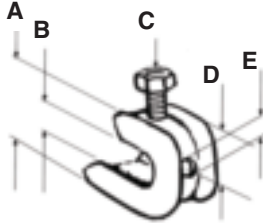

Beam Clamps - Steel PC 5260, 5265

- Zinc Plated Steel or High Strength Malleable Iron
- Case Hardened Steel Bolt
- Tapped Threads Back & Bottom

Beam Clamps when secured to an I-beam, girder or other structural member, provide a mounting base for the attachment of conduit hangers, either directly or by using threaded rod.

CAT NO	UPC	SIZE	TYPE	STD	MSTR	WT/STD	UNIT
Steel - PC 5260							
BK14	10090	1/4-20	Steel	50	250	6.03#	C
BK38	10095	3/8-16	Steel	25	100	6.62#	C

Malleable - PC 5265							
BK14M	10092	1/4-20	Malleable	50	250	11.44#	C
BK38M	10097	3/8-16	Malleable	25	100	18.22#	C
BK50M	10099	1/2-13	Malleable	10	50	12.96#	C

	A	B	C	D	E*
BK-14	1.39	.672	1/4 x 1"	.695	1/4-20
BK-14M	1.39	.750	5/16 x 1"	.625	1/4-20
BK-38	1.95	.781	5/16 x 1 3/8"	.979	3/8-16
BK-38M	1.75	.875	3/8 x 1 1/4"	.625	3/8-16
BK-50M	2.47	1.109	3/8 x 1 1/2"	.812	1/2-13